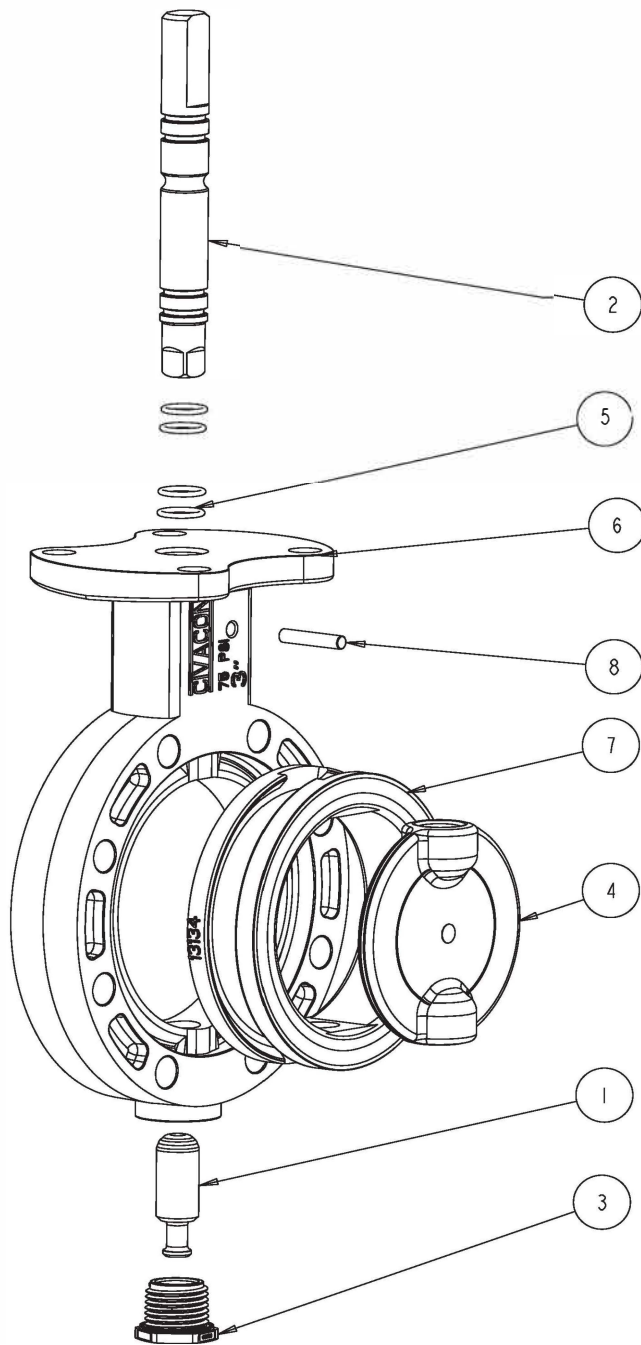

# Civacon HBV Hybrid Butterfly Valve Parts Breakdown

- 1 - Bottom Shaft
- 2 - Top Shaft
- 3 - Nylon Plug
- 4 - Disc - Included in Repair Kit
- 5 - O-rings (4) - Included in Repair Kit
- 6 - Body
- 7 - Resilient Seat - Included in Repair Kit
- 8 - Top Shaft Retain Pin